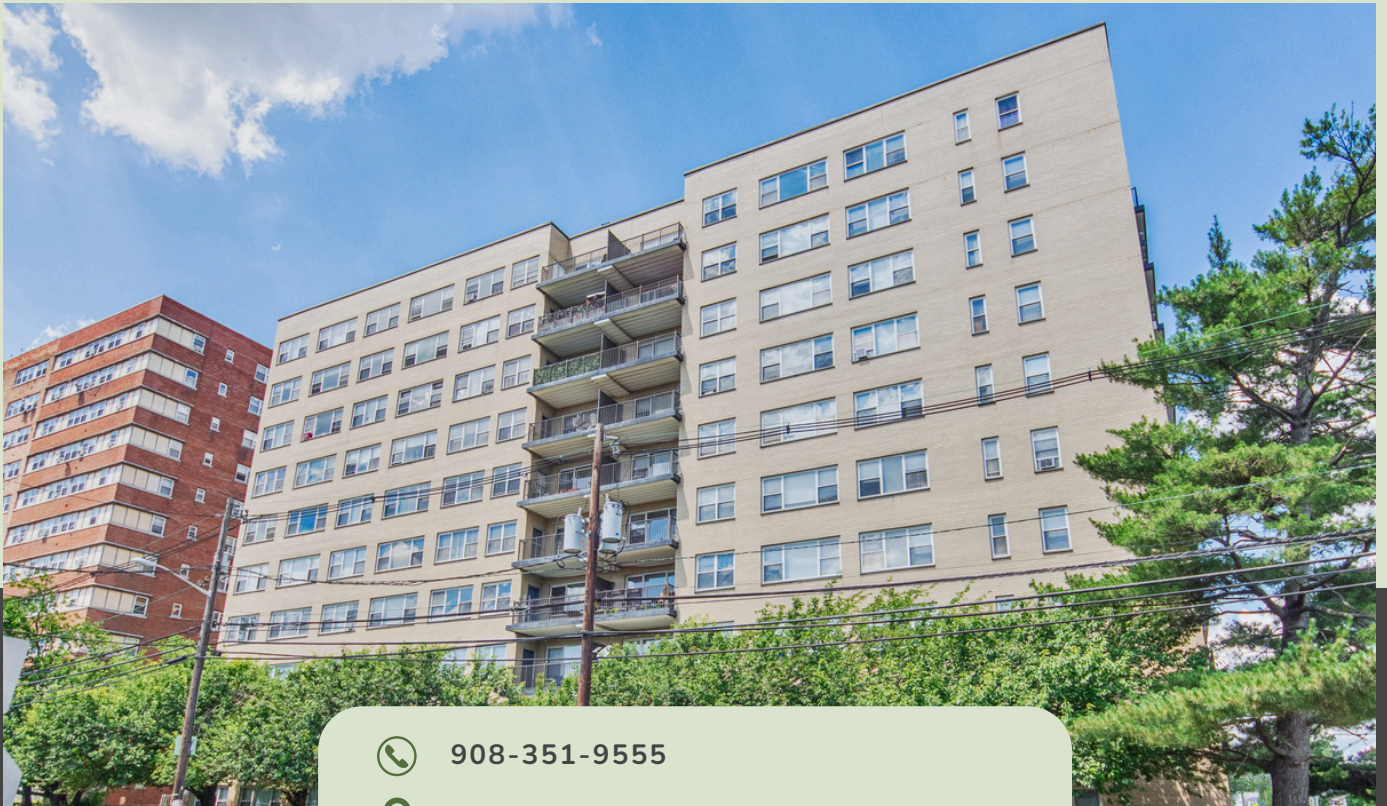

908-351-9555

801 N Broad St, Elizabeth, NJ 07208

office@wmtowers.com

wmtowers.com